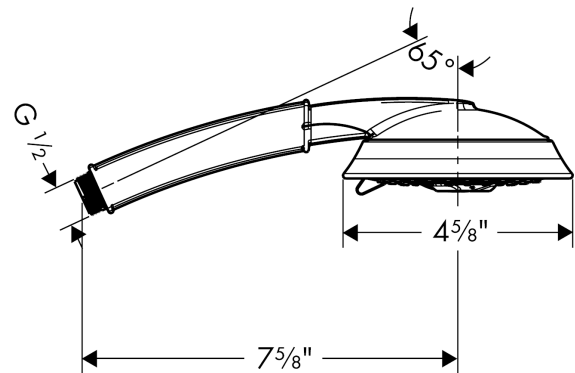

Raindance Classic
Handshower 100 3-Jet, 2.5 GPM
 Finishes : **chrome** Part no. : **28548001**

Description

Features

- 65 no-clog spray channels
- Spray modes: RainAir, BalanceAir, WhirlAir
- Flow: 2.5 GPM

Item details

List Price \$ 196.00

Technology

Compliance

Product image

Scale drawing

Raindance Classic
Handshower 100 3-Jet, 2.5 GPM
Finishes : **chrome** Part no. : **28548001**

Exploded drawing

Year of production: >06/09

Raindance Classic
Handshower 100 3-Jet, 2.5 GPM
Finishes : **chrome** Part no. : **28548001**

Spare parts list

Year of production: >06/09

Pos.	Description	Part no.	Price	PU
1	filter packing	94246000	-	1