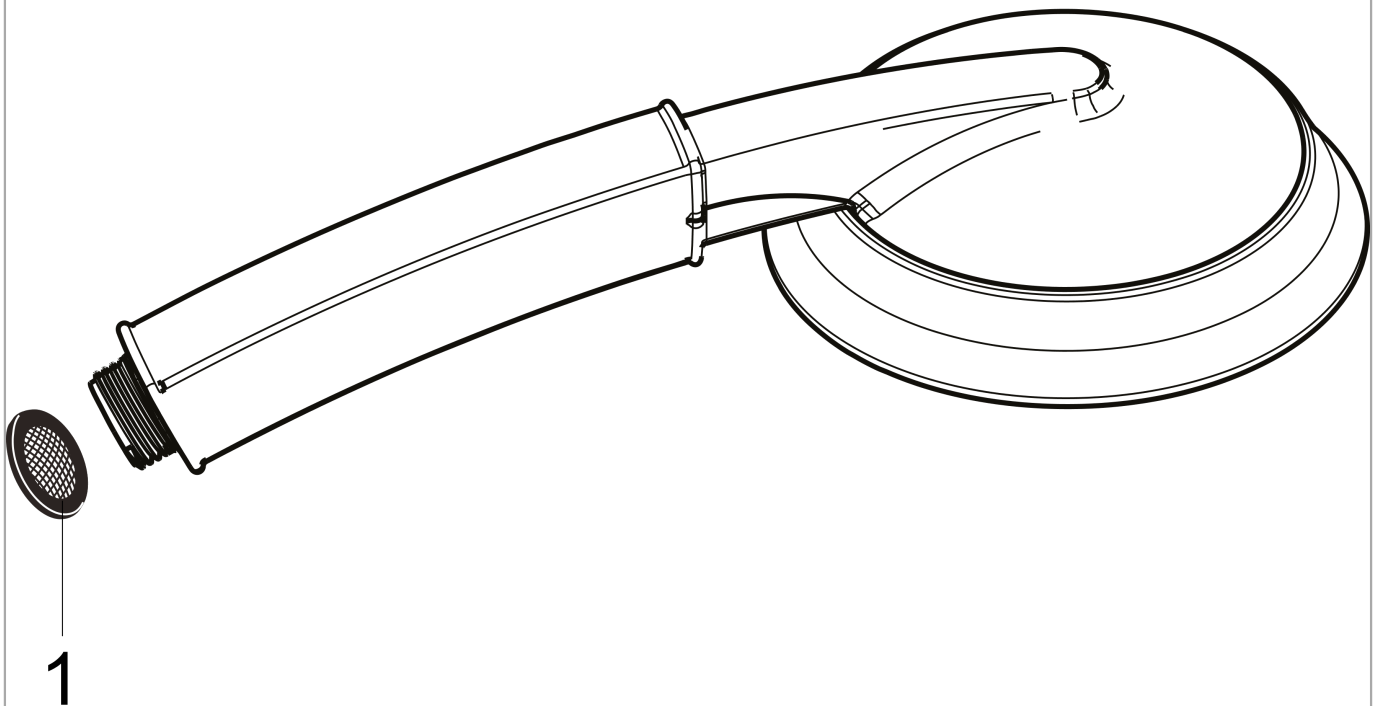

Raindance Classic
Handshower 100 3-Jet, 2.5 GPM
 Finishes : **chrome** Part no. : **28548001**

Description

Features

- 65 no-clog spray channels
- Spray modes: RainAir, BalanceAir, WhirlAir
- Flow: 2.5 GPM

Item details

List Price \$ 196.00

Technology

Compliance

Product image

Scale drawing

Raindance Classic
Handshower 100 3-Jet, 2.5 GPM
Finishes : **chrome** Part no. : **28548001**

Exploded drawing

Year of production: >06/09

Raindance Classic
Handshower 100 3-Jet, 2.5 GPM
Finishes : **chrome** Part no. : **28548001**

Spare parts list

Year of production: >06/09

Pos.	Description	Part no.	Price	PU
1	filter packing	94246000	-	1