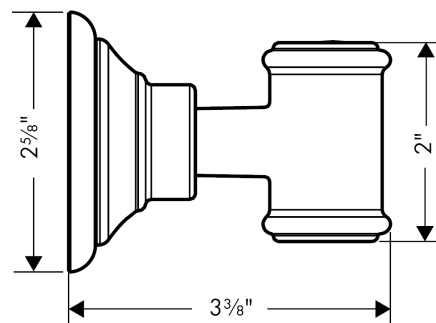

Scale drawing