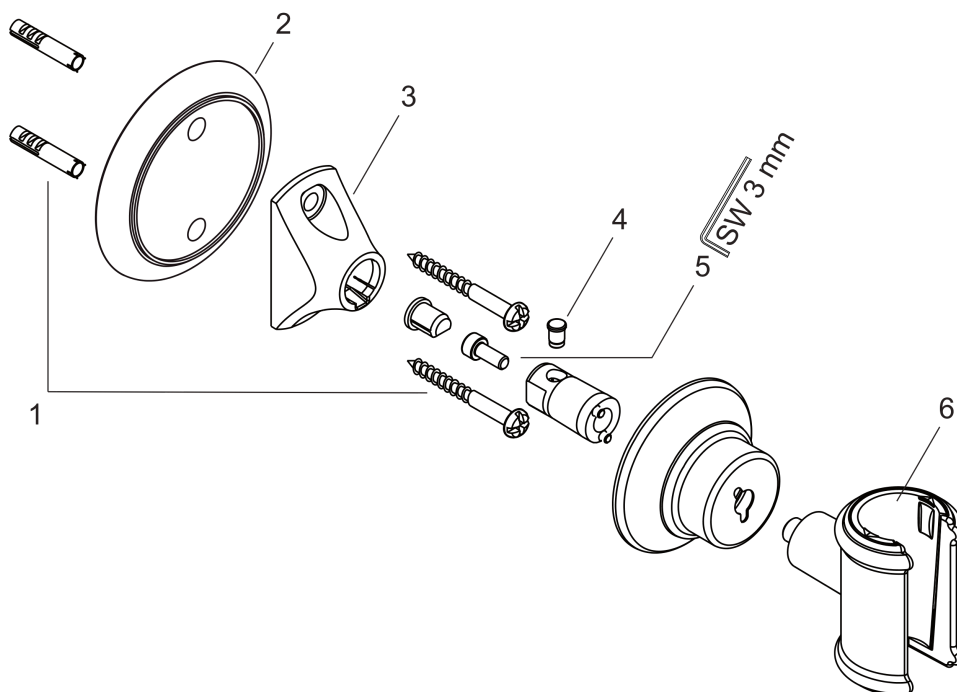

## Product image

## Scale drawing

**AXOR Montreux**

**AXOR Montreux Handshower Porter**

Finishes : **polished nickel**    Part no. : **16325830**

## Exploded drawing

Year of production: **04/06 - 12/11**

**AXOR Montreux**

**AXOR Montreux Handshower Porter**

Finishes : **polished nickel**    Part no. : **16325830**

**Spare parts list**

Year of production: **04/06 - 12/11**