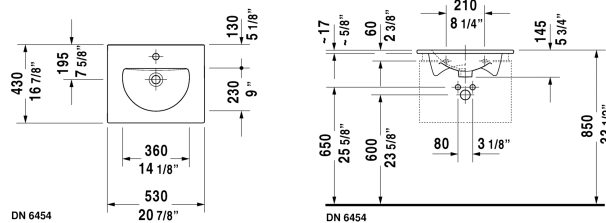

Darling New Furniture washbasin # 0499530000

| < 20 7/8" Inch > |

Furniture washbasin	Dimension	Weight	Order number
with overflow, with faucet deck, hardware included, wall-mounted, cUPC® listed*, 20 7/8" Inch			
Colors			
00 White			
Variant			
●	20 7/8" x 16 7/8" Inch	24.3 lb	0499530000
Infobox			
* Complies with following standards: ASME A112.19.2/CSA B45.1, For vanity units the space-saving siphon is recommended			
Sanitary ceramics with the special WonderGliss surface finish will remain clean and attractive-looking for a long time to come. When ordering WonderGliss please add a "1" as eleventh digit to the model number.			
Space-saving siphon	1 1/4" Inch	0.9 lb	005076
Suitable products			
Vanity unit wall-mounted 1 pull-out compartment, compartment consists of glass dividers and 2 boxes (small/large), for Darling New # 049953 without compartment, 19 5/8" x 16 1/8" Inch	19 5/8" x 16 1/8" Inch		XL6060
Vanity unit wall-mounted 1 pull-out compartment, for Darling New # 049953, 20 1/2" x 16 1/2" Inch	20 1/2" x 16 1/2" Inch		LC6160
Vanity unit wall-mounted 2 drawers, upper drawer including cut-out for siphon and siphon cover, for Darling New # 049953, 20 1/2" x 16 1/2" Inch	20 1/2" x 16 1/2" Inch		LC6260
Vanity unit floorstanding 2 pull-out compartments, upper drawer including cut-out for siphon and siphon cover, for Darling New # 049953, 20 1/2" x 16 1/2" Inch	20 1/2" x 16 1/2" Inch		LC6604

All drawings contain the necessary measurements which are subject to standard tolerances. They are stated in inch & mm and are non-

Darling New Furniture washbasin # 0499530000

|< 20 7/8" Inch >|

binding. Exact measurements, in particular for customized installation scenarios, can only be taken from the finished ceramic piece.