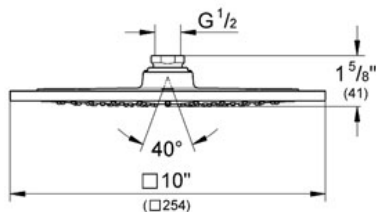

Product Description:

Head shower 1 spray

Standard Specification:

- Metal
- 10" x 10"
- **GROHE DreamSpray®** perfect spray pattern
- Rain spray
- Rotating ball joint $\pm 20^\circ$
- 1/2" Connection thread
- **GROHE EcoJoy®** technology for less water and perfect flow
- Max FLow Rate 2.5 gpm
- **SpeedClean** anti-lime system
- **GROHE StarLight®** finish
- Suitable for instantaneous heater
- Max Flow Rate 2.5 gpm at 80 psi (9.5 L/min)