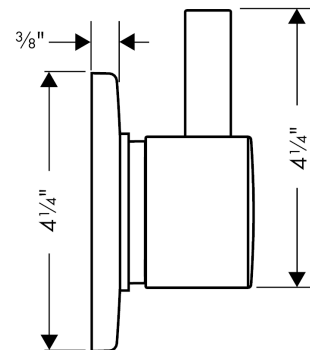

S Trio/Quattro Diverter Trim

Finishes : **chrome** Part no. : **04232000**

Description

Features

- Handle, Sleeve, Escutcheon

Required accessories

- Rough, Quattro 3-Way Diverter, 3/4" (#15930USA)
- Rough, Quattro Green 3-Way Diverter (no shared function), 3/4" (#15936USA)
- Rough, Trio 2-Way Diverter without Shut-Off, 3/4" (requires volume control) (#15984USA)

Optional accessories

- 1" Extension Kit, Ceramic Cartridges (#96370XXX)

Item details

List Price \$ 130.00

Compliance

Product image

Scale drawing

S Trio/Quattro Diverter Trim

Finishes : **chrome** Part no. : **04232000**

Exploded drawing

Year of production: >12/09

S Trio/Quattro Diverter Trim

Finishes : **chrome** Part no. : **04232000**

Spare parts list

Year of production: >12/09

Pos.	Description	Part no.	Price	PU
1	fixing set	96392000	-	1
2	escutcheon	95563000	-	1
3	set of symbols	95238000	-	1
4	O-ring 13x2	98128000	-	1
5	nut	98677000	-	1
6	handle fixing set	94184000	-	1
7	screw cover	95181000	-	1
8	handle	88774000	-	1