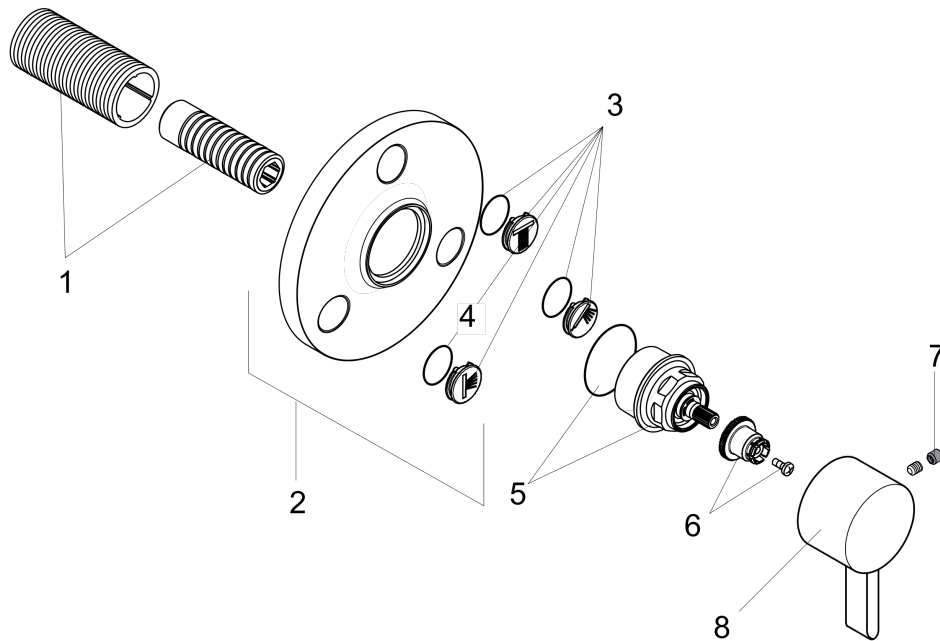

S Trio/Quattro Diverter Trim

Finishes : **chrome** Part no. : **04232000**

Description

Features

- Handle, Sleeve, Escutcheon

Required accessories

- Rough, Quattro 3-Way Diverter, 3/4" (#15930USA)
- Rough, Quattro Green 3-Way Diverter (no shared function), 3/4" (#15936USA)
- Rough, Trio 2-Way Diverter without Shut-Off, 3/4" (requires volume control) (#15984USA)

Optional accessories

- 1" Extension Kit, Ceramic Cartridges (#96370XXX)

Item details

List Price \$ 130.00

Compliance

Product image

Scale drawing

S Trio/Quattro Diverter Trim

Finishes : **chrome** Part no. : **04232000**

Exploded drawing

Year of production: >12/09

S Trio/Quattro Diverter Trim

Finishes : **chrome** Part no. : **04232000**

Spare parts list

Year of production: >12/09

Pos.	Description	Part no.	Price	PU
1	fixing set	96392000	-	1
2	escutcheon	95563000	-	1
3	set of symbols	95238000	-	1
4	O-ring 13x2	98128000	-	1
5	nut	98677000	-	1
6	handle fixing set	94184000	-	1
7	screw cover	95181000	-	1
8	handle	88774000	-	1