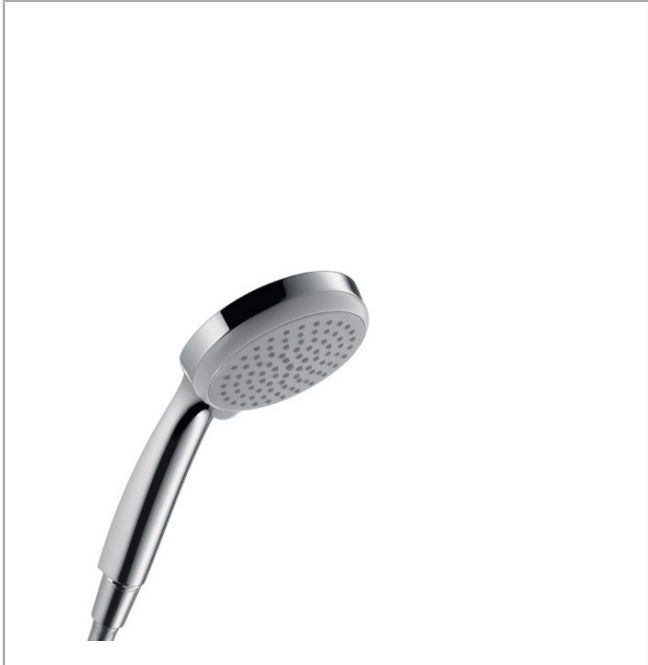

Croma 100

Handshower E Vario-Jet, 2.0 GPM

Finishes : **chrome** Part no. : **04332000**

Description

Features

- 85 no-clog spray channels
- Spray modes: Vario-Jet (spray zones of variable intensity)
- Flow: 2.0 GPM
- EcoAir Technology

Item details

List Price $ 82.00

Technology

Compliance

Product image