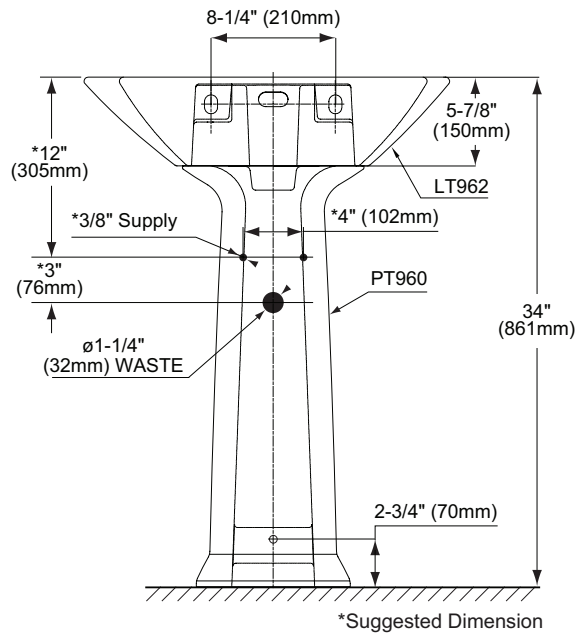

PRODUCT SPECIFICATION

The lavatory shall be 25-1/8" width and 18-7/8" depth. The basin shall be 17-5/16" width and 11-7/16" depth. The lavatory shall be made of vitreous china and be 34" universal height with rear overflow. Lavatory shall be TOTO Model LPT962_____.

LPT962

Soirée® Pedestal Lavatory

SPECIFICATIONS

- Waste 1-1/4" O.D.
- Size 25-1/8"W x 18-7/8"D
- Basin 17-5/16"W x 11-7/16"D
- Warranty One Year Limited Warranty
- Material Vitreous china
- Shipping Weight LT962/LT962.4/LT962.8 38 lbs.

PT960
29 lbs.

- Shipping Dimensions LT962/LT962.4/LT962.8 31-3/4"W x 21-1/4"D x 9"H

PT960
29"W x 13-1/2"D
x 11-3/4"H

INSTALLATION NOTES

Requires PT960 pedestal foot for support. Use proper back support to mount product.

TOTO®

These dimensions and specifications are subject to change without notice