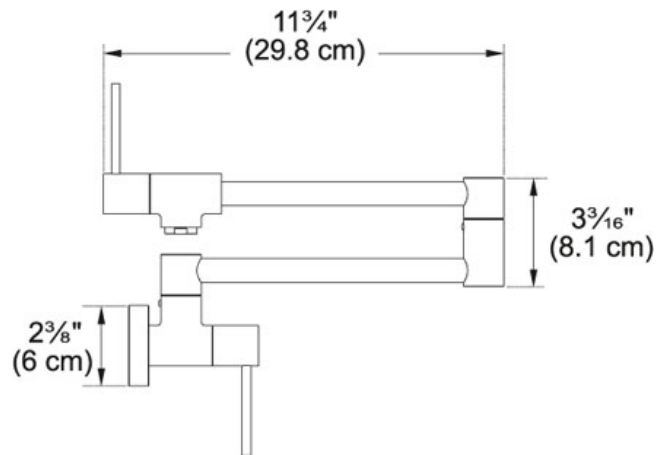

Polished Chrome | 115.0482.423

FAMILY : **Faucets** | FINISH : **Polished Chrome** | INSTALLATION TYPE : **Wallmount** | MODEL : **PF4400** | SERIE : **Pescara**

TECHNICAL DATA

Cartridge	12mm Ceramic Cartridge
Tap Operation	2 Handle Mixer
Flow Rate	2.2-GPM
Version	Wall Mounted Pot Filler