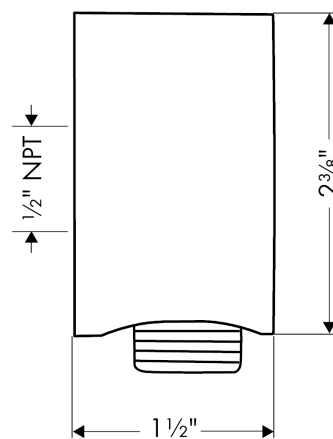

Axor Wall Outlet

Finishes : **chrome** Part no. : **27451001**

Description

Features

- Integrated double backflow prevention
- 1/2" NPT
- Fits all 1/2" hoses

Item details

List Price \$ 80.00

Compliance

Product image

Scale drawing

Axor Wall Outlet

Finishes : **chrome**

Part no. : **27451001**

Exploded drawing

Year of production: >02/01

Axor Wall OutletFinishes : **chrome** Part no. : **27451001****Spare parts list**Year of production: >**02/01**