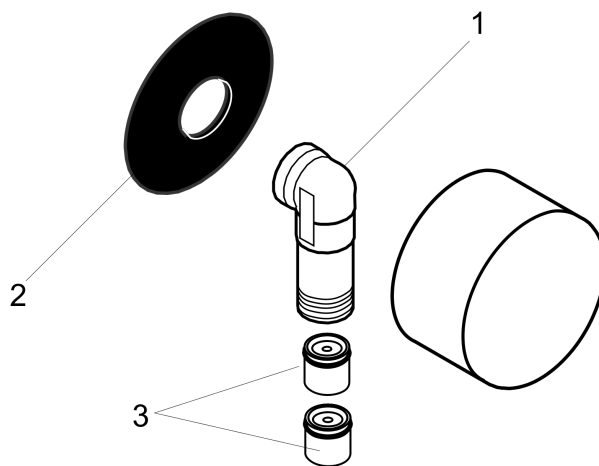

Axor Wall Outlet

Finishes : **chrome** Part no. : **27451001**

Description

Features

- Integrated double backflow prevention
- 1/2" NPT
- Fits all 1/2" hoses

Item details

List Price \$ 80.00

Compliance

Product image

Scale drawing

Axor Wall Outlet

Finishes : **chrome**

Part no. : **27451001**

Exploded drawing

Year of production: >02/01

Axor Wall OutletFinishes : **chrome** Part no. : **27451001****Spare parts list**Year of production: >**02/01**

Pos.	Description	Part no.	Price	PU
1	connection angel	98531USA	-	-
2	support element	98557000	-	1
3	set of non return valves DW 15	94074000	-	1