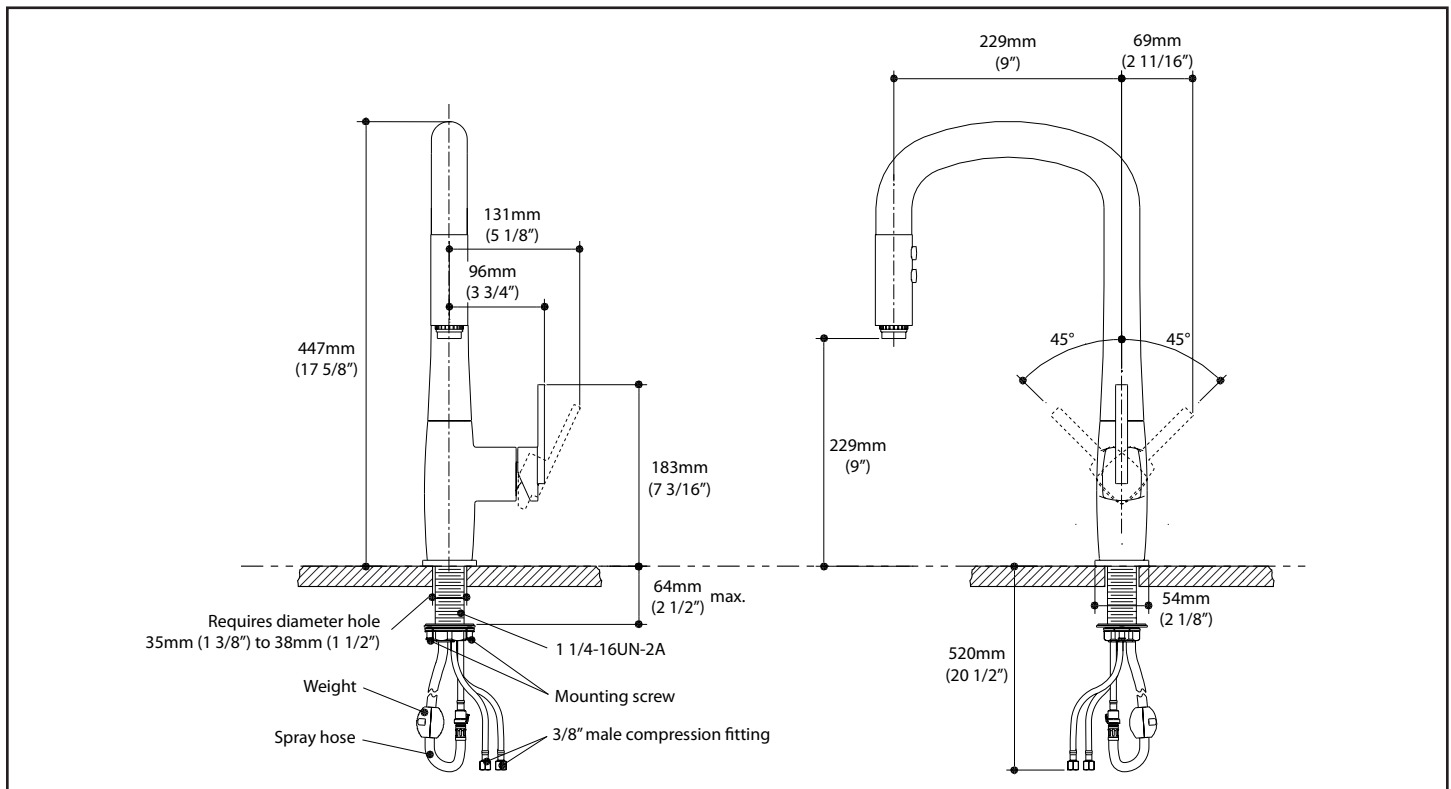

WARRANTY

The Kalia faucets carries a limited LIFETIME warranty to be free of defects in material and workmanship for normal residential use.