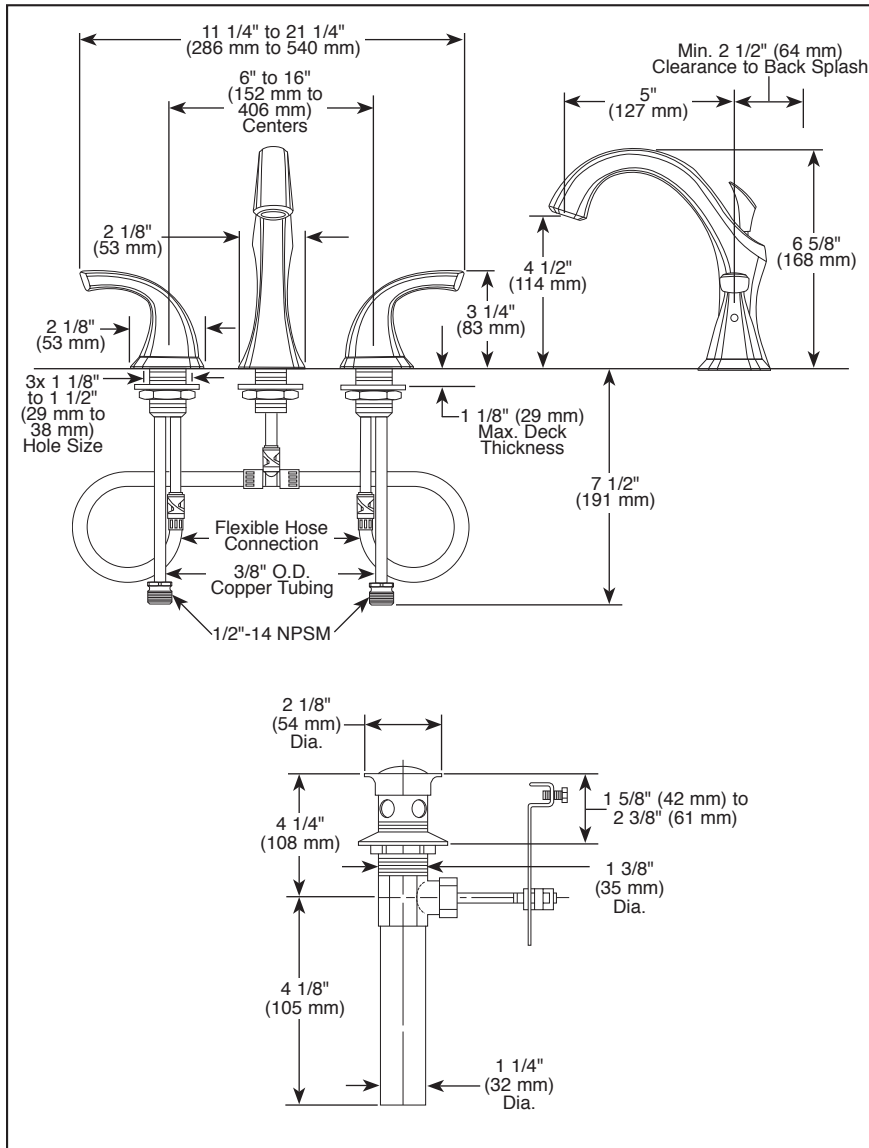

### STANDARD SPECIFICATIONS:

- Maximum 1.2 gpm @ 60 PSI, 4.5 L/min @ 414 kPa
- Three hole deck mount
- 1/4 turn stops
- Control mechanism is a rotating cylinder type with stainless steel plate and 90° rotation, with replaceable non-metallic seats operating in stainless steel lined sockets
- 3/8" O.D. copper supply tubes
- Metal pop-up drain included
- Note: Standard mounting deck thickness can be extended 1" with RP10612

3592▲  
3592LF▲

Submitted Model No.: \_\_\_\_\_

Specific Features: \_\_\_\_\_

▲ Designate Proper Finish Suffix

Delta reserves the right (1) to make changes in specifications and materials, and (2) to change or discontinue models, both without notice or obligation. Dimensions are for reference only. See current full-line price book or [www.deltafaucet.com](http://www.deltafaucet.com) for finish options and product availability.