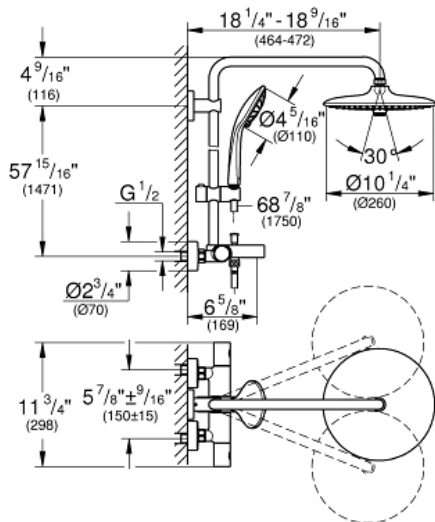

EUPHORIA SYSTEM 260 Shower System with Bath Thermostat for Wall Mount

MODEL # 26177001

GROHE CANADA, INC. | 5900 Avebury Road, Mississauga, Ontario, Canada L5R 3M3
Phone: 905-271-2929 | Fax: 905-271-9494 | info@grohe.ca

Pure Freude
an Wasser

GROHE

Product Description:
EUPHORIA SYSTEM 260
Shower System with Bath Thermostat for Wall Mount

Standard Specification:

- Consisting of:
 - 17 3/4" horizontal swivel shower arm
 - Exposed thermostat with Aquadimmer that diverts between hand shower and showerhead
 - Allows change between:
 - Head shower Euphoria 260 (26 457)
 - 3 adjustable sprays
 - Rain, SmartRain, Jet
 - With ball joint
 - Rotation angle $\pm 15^\circ$
 - Tub Spout
 - Separate diverter for hand shower
 - Euphoria hand shower (27 238 000)
 - 2 Spray patterns:
 - Rain, SmartRain
 - Adjustable height bar with gliding element
 - Rotaflex metal shower hose 69" (1750mm)
 - 2.5 gpm (9.5 l/min) flow limiter
 - **GROHE TurboStat** Compact cartridge with wax thermoelement
 - Exposed thermostatic temperature control with SafeStop at 100°F/38°C
 - **GROHE DreamSpray** perfect spray pattern
 - **GROHE StarLight** chrome finish
 - **GROHE SprayDimmer** (flow rate reduction)
 - **SpeedClean**[®] anti-lime system
 - Inner WaterGuide for a longer life
 - Twistfree to prevent hose from twisting
 - Suitable for instantaneous heaters from 18 kW/h
 - Minimum flow rate 7 l/min.
 - Min. recommended pressure: 15 psi