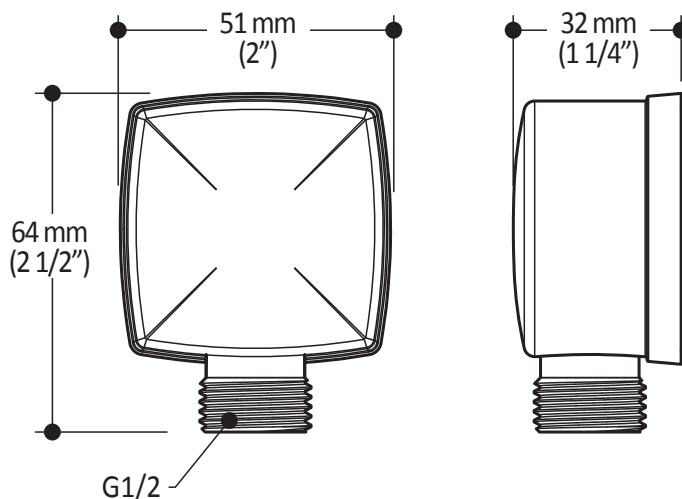

Important: Dimensions are approximated and are subject to changes. Please refer to the installation instructions.

ONCE UPON A TIME...WATER®

1355, 2nd Street, Industrial Park
Sainte-Marie (Québec)
Canada G6E 1G9

T 418-387-9090
1-877-GO-KALIA (1-87- 465-2542)
F 418 387-9089

KaliaStyle.com