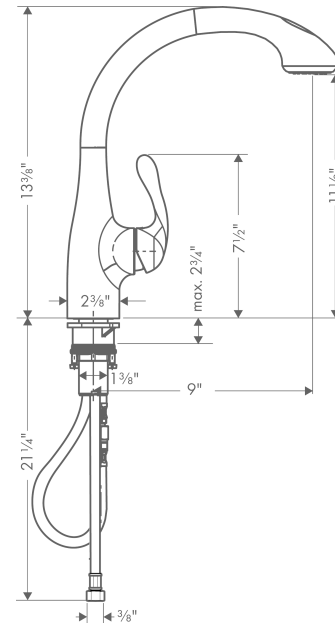

Allegro E
SemiArc Kitchen Faucet, 2-Spray Pull-Out, 1.75 GPM
 Finishes : **steel optic** Part no. : **06461860**

Description

Features

- Swivel range 150°
- Full and needle spray
- Toggle spray diverter
- maximum Flow rate at 44 PSI: 1.75 GPM
- Flow: 1.75 GPM (6.6 L/min)
- Ceramic cartridge
- 3/8" hoses

Item details

List Price \$ 788.00

Technology

Compliance

Product image

Scale drawing

Allegro E
SemiArc Kitchen Faucet, 2-Spray Pull-Out, 1.75 GPM
Finishes : **steel optic** Part no. : **06461860**

Exploded drawing

Year of production: >11/15

Allegro E
SemiArc Kitchen Faucet, 2-Spray Pull-Out, 1.75 GPM
 Finishes : **steel optic** Part no. : **06461860**

Spare parts list

Year of production: >11/15

Pos.	Description	Part no.	Price	PU
1	handle	98597801	-	1
2	screw cover	88655000	-	1
3	flange	96468800	-	1
4	nut	96461000	-	1
5	cartridge, assy	92730000	-	1
6	handspray	98598801	-	1
7	fixing set (Ø 34)	95049000	-	1
8	support	97523000	-	1
9	hose 1,50 m	88624000	-	1
10	weight	92500000	-	1
11	connection hose 600 mm M10x1	95561000	-	1
12	seal	95008000	-	1
13	locking screw for handle	95140000	-	1
14	filter	97735000	-	1
15	set of non return valves DW 15	97350000	-	1
16	connection hose 35½" M8x0,75 3/8"	96316001	-	1
17	non return valve	93218000	-	1