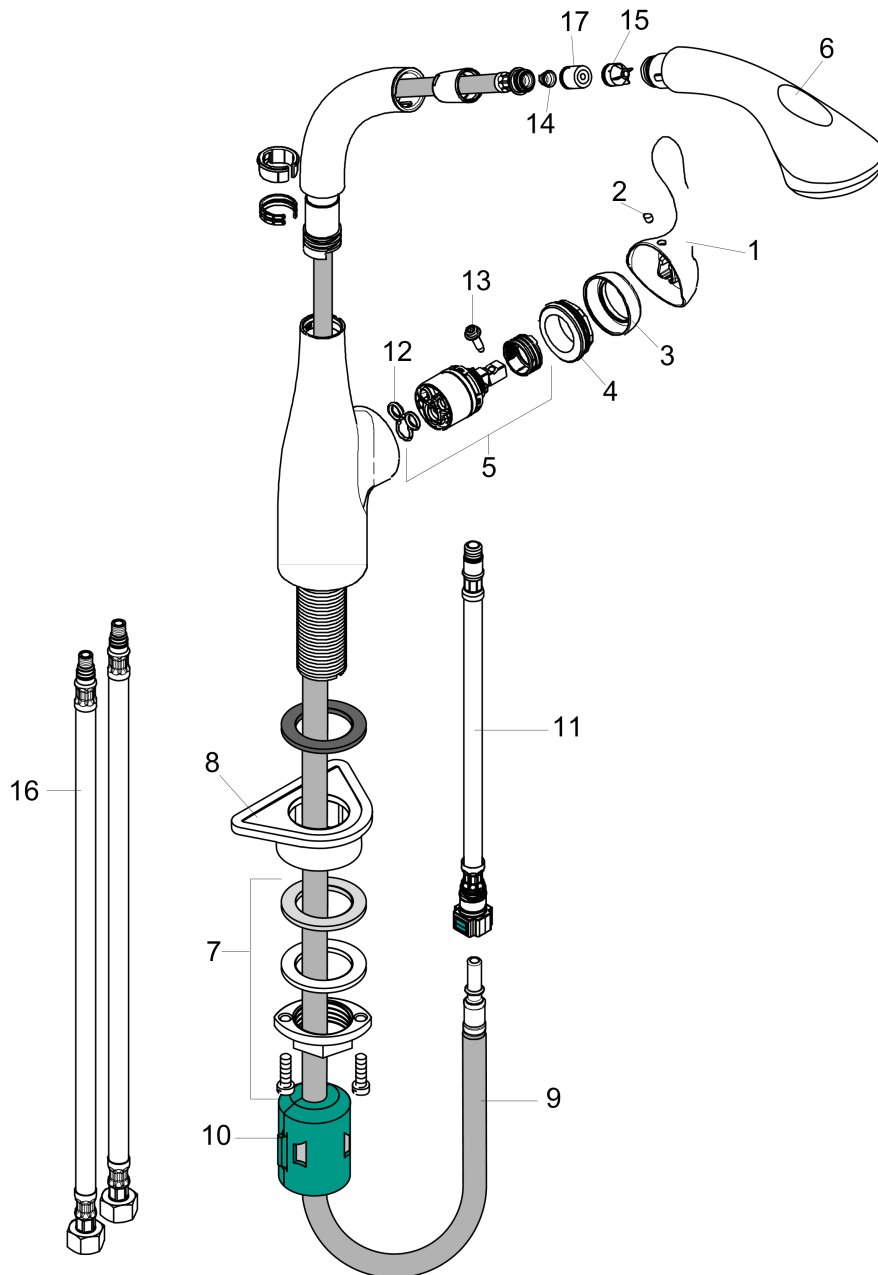

Allegro E
SemiArc Kitchen Faucet, 2-Spray Pull-Out, 1.75 GPM
 Finishes : **steel optic** Part no. : **06461860**

Description

Features

- Swivel range 150°
- Full and needle spray
- Toggle spray diverter
- maximum Flow rate at 44 PSI: 1.75 GPM
- Flow: 1.75 GPM (6.6 L/min)
- Ceramic cartridge
- 3/8" hoses

Item details

List Price \$ 788.00

Technology

Compliance

Product image

Scale drawing

Allegro E
SemiArc Kitchen Faucet, 2-Spray Pull-Out, 1.75 GPM
Finishes : **steel optic** Part no. : **06461860**

Exploded drawing

Year of production: >11/15

Allegro E
SemiArc Kitchen Faucet, 2-Spray Pull-Out, 1.75 GPM
 Finishes : **steel optic** Part no. : **06461860**

Spare parts list

Year of production: >11/15

Pos.	Description	Part no.	Price	PU
1	handle	98597801	-	1
2	screw cover	88655000	-	1
3	flange	96468800	-	1
4	nut	96461000	-	1
5	cartridge, assy	92730000	-	1
6	handspray	98598801	-	1
7	fixing set (Ø 34)	95049000	-	1
8	support	97523000	-	1
9	hose 1,50 m	88624000	-	1
10	weight	92500000	-	1
11	connection hose 600 mm M10x1	95561000	-	1
12	seal	95008000	-	1
13	locking screw for handle	95140000	-	1
14	filter	97735000	-	1
15	set of non return valves DW 15	97350000	-	1
16	connection hose 35½" M8x0,75 3/8"	96316001	-	1
17	non return valve	93218000	-	1