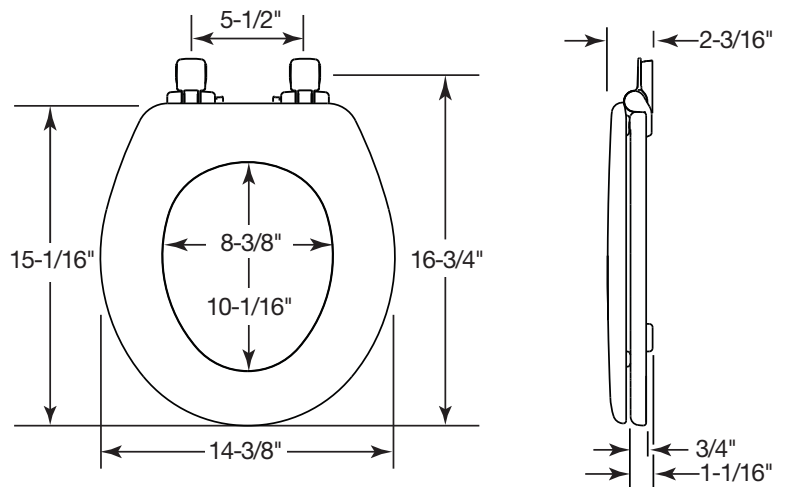

RESIDENTIAL NEXTSTEP® MOLDED WOOD TOILET SEAT

MODEL #

COLOR #

483SLOW

DESCRIPTION :

Closed front with cover, round, molded wood, multi-coat enamel finish toilet seat. Features two color-matched bumpers, color-matched Whisper•Close® with Easy•Clean & Change® hinges with STA-TITE® Seat Fastening System™. Seat shall have an integrated solid-plastic child seat to accommodate the needs of both adult and child. Child seat secures magnetically into cover when not in use and can be removed for easy cleaning or when no longer needed.

SPECIFICATIONS :

Size:	Round
Material:	Molded Wood/Plastic
Style:	Closed Front with Cover
Bumpers:	Two
Hinge:	Plastic Whisper•Close® with Easy•Clean & Change®
Fastening System:	STA-TITE® Seat Fastening System™

FEATURES :

- Built-In Potty Seat™
- Whisper•Close®
- Easy•Clean & Change®
- STA-TITE® Seat Fastening System™

DIMENSIONS :

Child Ring Dimensions:
 Inside Ring Length 6-11/16"
 Inside Ring Width 5-1/4"

WHISPER•CLOSE®
FEATURE