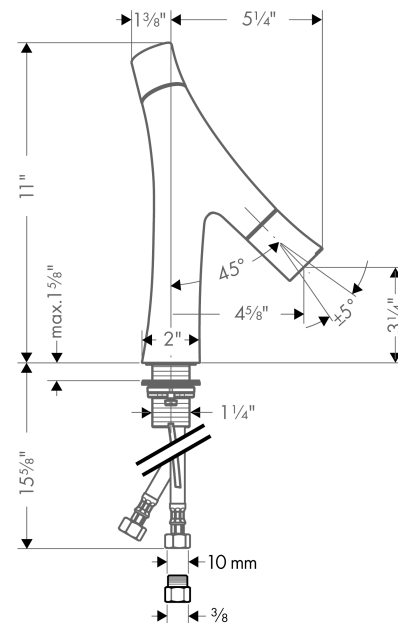

AXOR Starck Organic
AXOR Starck Organic 2-Handle Single-Hole Faucet without Pop-Up, 1.2 GPM
 Finishes : **chrome** Part no. : **12011001**

Description

Features

- Shower spray pattern
- maximum Flow rate at 44 PSI: 1.2 GPM
- Flow boost setting: 1.2 GPM (4.5 L/min)
- Ceramic cartridge for volume control
- Ceramic cartridge for temperature control
- Separate controls for temperature and volume

Item details

List Price \$ 625.00

Technology

Compliance

Product image

Scale drawing

AXOR Starck Organic

AXOR Starck Organic 2-Handle Single-Hole Faucet without Pop-Up, 1.2 GPM

Finishes : **chrome** Part no. : **12011001**

Exploded drawing

Year of production: >07/16

AXOR Starck Organic
AXOR Starck Organic 2-Handle Single-Hole Faucet without Pop-Up, 1.2 GPM

 Finishes : **chrome** Part no. : **12011001**

Spare parts list

Year of production: >07/16

Pos.	Description	Part no.	Price	PU
1	handle	98296000	-	1
2	handle fixing set	98932000	-	1
3	color-ring cold / hot water	98304000	-	1
4	cartridge, assy	98303000	-	1
5	O-ring 11x1,5	98385000	-	1
6	shut off cartridge	98301000	-	1
7	spout cpl.	98297000	-	1
8	spray former	98299000	-	1
9	flow limiter (4 l/min)	92491000	-	1
10	special tool	95158000	-	1
11	fixing set (Ø 32)	13961000	-	1
12	flat seal	98749000	-	1
13	connection hose 600 mm M8x0,75 G3/8	95664000	-	1
14	non return valve DW 10	96456000	-	1
15	filter packing	95291000	-	1
16	adapter for connection hose	88802000	-	1
a	pop up waste	88509000	-	1