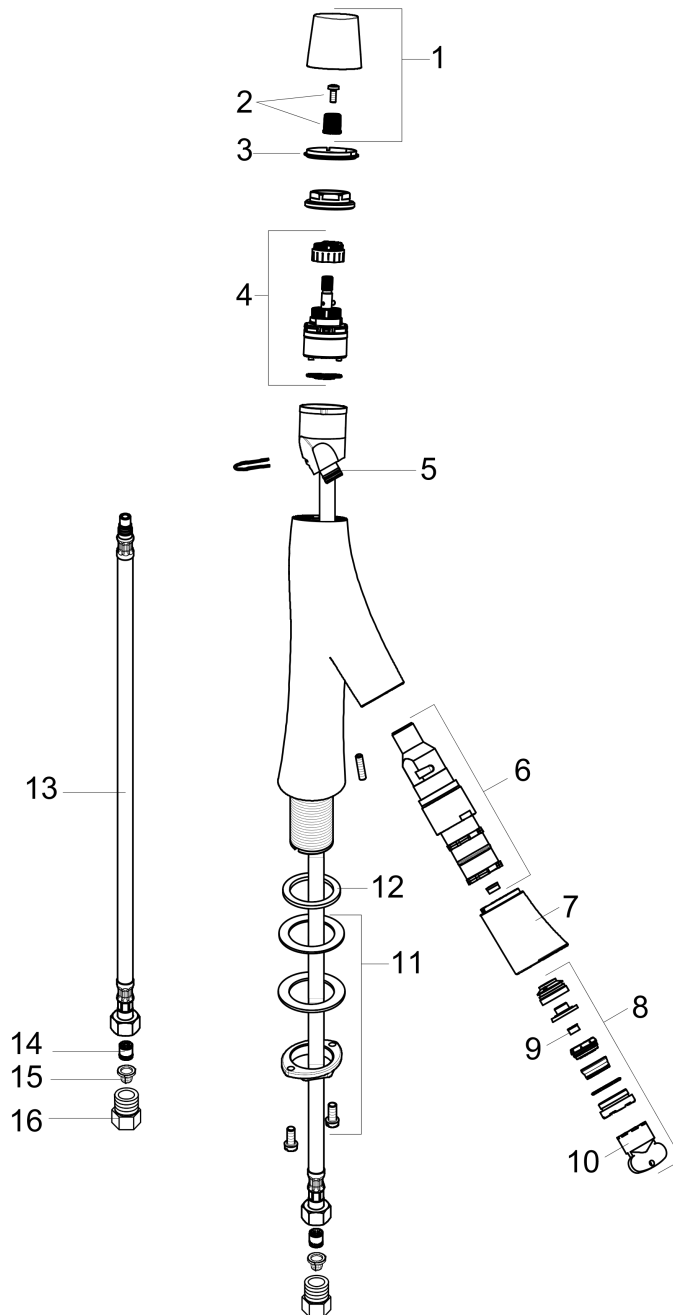

AXOR Starck Organic
AXOR Starck Organic 2-Handle Single-Hole Faucet without Pop-Up, 1.2 GPM
 Finishes : **chrome** Part no. : **12011001**

Description

Features

- Shower spray pattern
- maximum Flow rate at 44 PSI: 1.2 GPM
- Flow boost setting: 1.2 GPM (4.5 L/min)
- Ceramic cartridge for volume control
- Ceramic cartridge for temperature control
- Separate controls for temperature and volume

Item details

List Price \$ 625.00

Technology

Compliance

Product image

Scale drawing

AXOR Starck Organic

AXOR Starck Organic 2-Handle Single-Hole Faucet without Pop-Up, 1.2 GPM

Finishes : **chrome** Part no. : **12011001**

Exploded drawing

Year of production: >07/16

AXOR Starck Organic
AXOR Starck Organic 2-Handle Single-Hole Faucet without Pop-Up, 1.2 GPM

 Finishes : **chrome** Part no. : **12011001**

Spare parts list

Year of production: >07/16

Pos.	Description	Part no.	Price	PU
1	handle	98296000	-	1
2	handle fixing set	98932000	-	1
3	color-ring cold / hot water	98304000	-	1
4	cartridge, assy	98303000	-	1
5	O-ring 11x1,5	98385000	-	1
6	shut off cartridge	98301000	-	1
7	spout cpl.	98297000	-	1
8	spray former	98299000	-	1
9	flow limiter (4 l/min)	92491000	-	1
10	special tool	95158000	-	1
11	fixing set (Ø 32)	13961000	-	1
12	flat seal	98749000	-	1
13	connection hose 600 mm M8x0,75 G3/8	95664000	-	1
14	non return valve DW 10	96456000	-	1
15	filter packing	95291000	-	1
16	adapter for connection hose	88802000	-	1
a	pop up waste	88509000	-	1