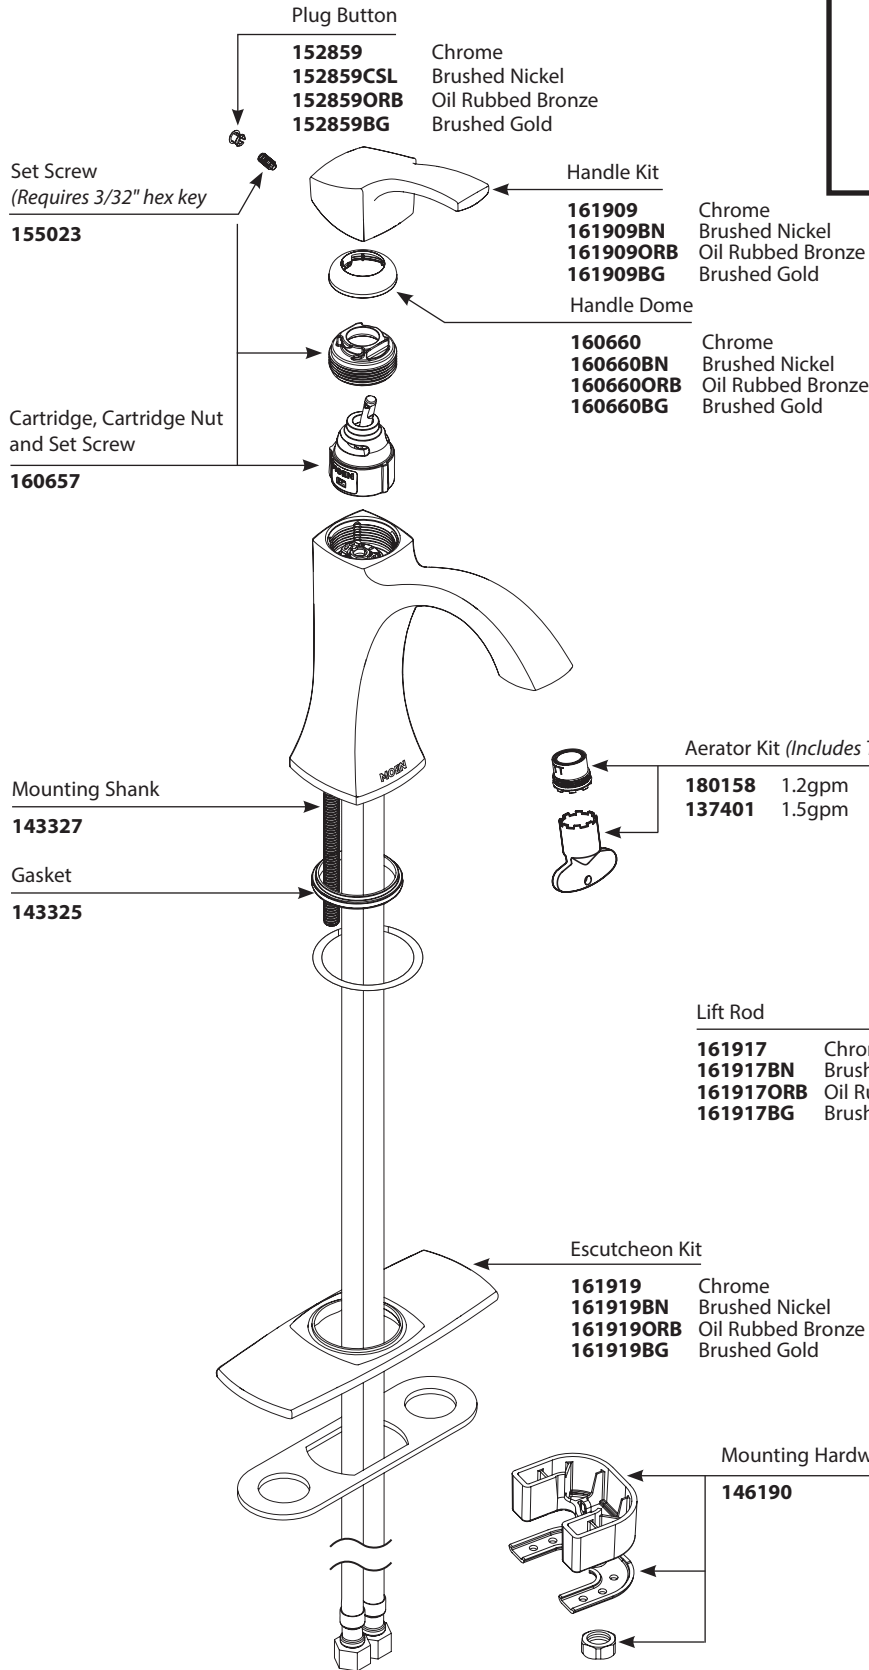

■ Order by Part Number

VOSS™	
Single-Handle Lavatory Faucet	
MODELS	FINISH
6903	Chrome
6903BN	Brushed Nickel
6903ORB	Oil Rubbed Bronze
6903BG	Brushed Gold