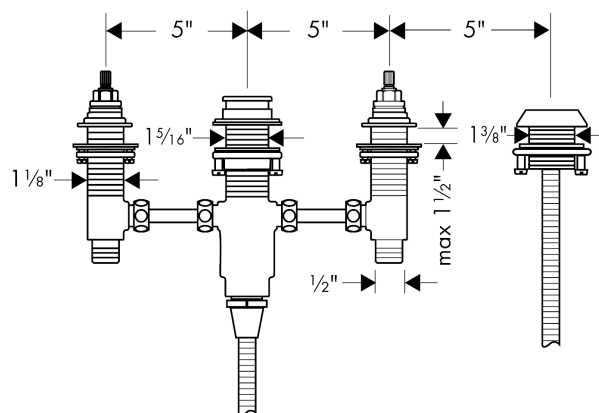

Rough, 4-Hole Roman Tub Set

Finishes : n.a. Part no. : 06646000

Description

Features

- 1/2" NPT
- 90° ceramic valves

Item details

List Price \$ 370.00

Compliance

Product image

Scale drawing

Rough, 4-Hole Roman Tub Set
Finishes : n.a. Part no. : 06646000

Exploded drawing

Year of production: >10/03

Rough, 4-Hole Roman Tub Set

Finishes : n.a. Part no. : **06646000**

Spare parts list

Year of production: >10/03

Pos.	Description	Part no.	Price	PU
1	shut off unit right closing	94009000	-	1
2	shut off unit left closing	94008000	-	1
3	fixing set for shut off unit	88540000	-	1
4	fixing set for 4 hole bath mixer spout	96080000	-	1
5	squeezing connection	88513000	-	1
6	fixing set for shut off unit	96078000	-	1
7	insert for shower holder	96942000	-	1
8	fixing set (Ø 32)	13961000	-	1
9	shower hose	97161000	-	1