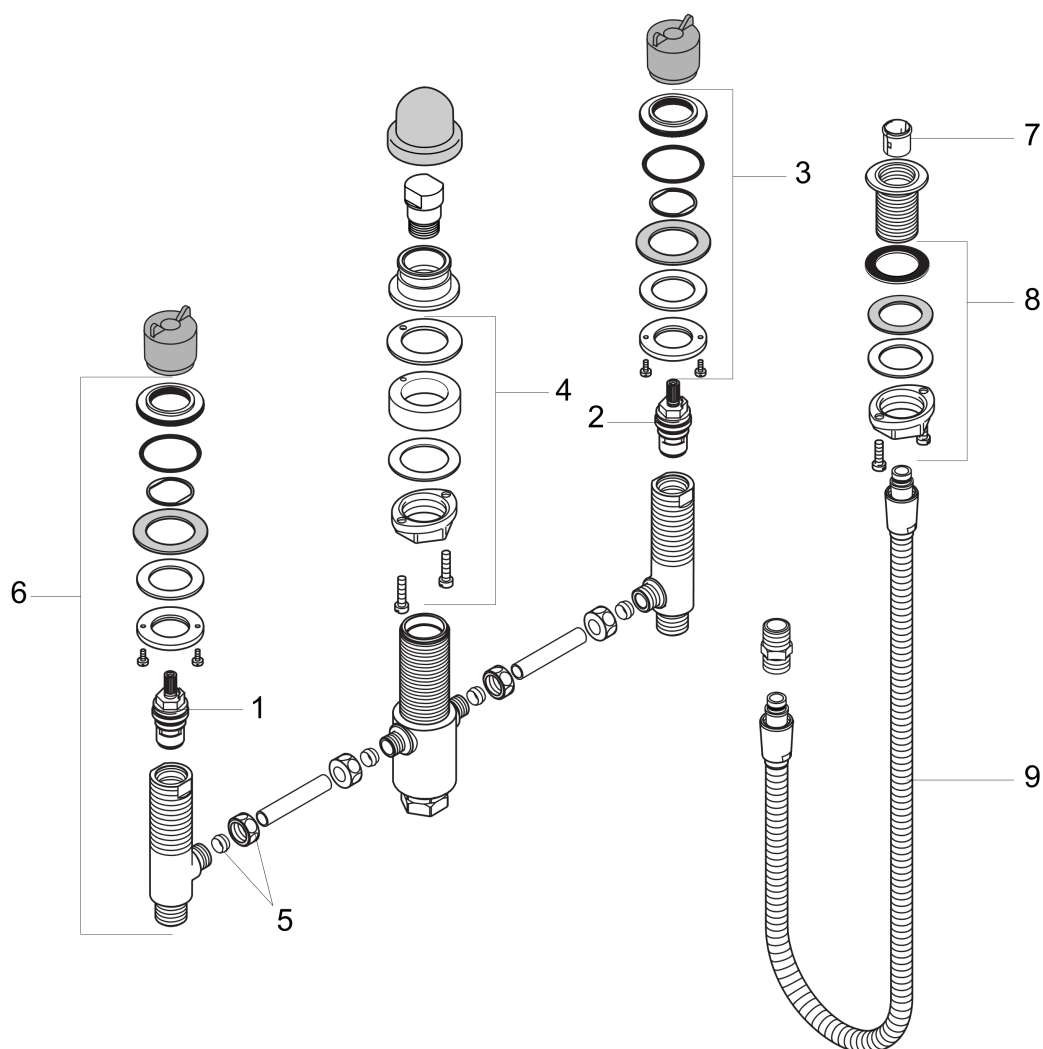

Rough, 4-Hole Roman Tub Set

Finishes : n.a. Part no. : 06646000

Description

Features

- 1/2" NPT
- 90° ceramic valves

Item details

List Price \$ 370.00

Compliance

Product image

Scale drawing

Rough, 4-Hole Roman Tub Set
Finishes : n.a. Part no. : 06646000

Exploded drawing

Year of production: >10/03

Rough, 4-Hole Roman Tub Set

Finishes : n.a. Part no. : **06646000**

Spare parts list

Year of production: >10/03

Pos.	Description	Part no.	Price	PU
1	shut off unit right closing	94009000	-	1
2	shut off unit left closing	94008000	-	1
3	fixing set for shut off unit	88540000	-	1
4	fixing set for 4 hole bath mixer spout	96080000	-	1
5	squeezing connection	88513000	-	1
6	fixing set for shut off unit	96078000	-	1
7	insert for shower holder	96942000	-	1
8	fixing set (Ø 32)	13961000	-	1
9	shower hose	97161000	-	1