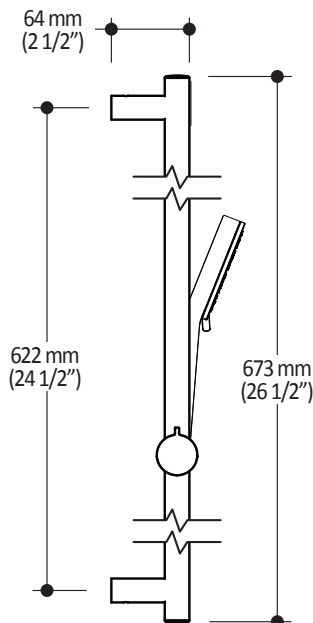

BF1408

STANDARD: 2-jet Handshower, Wallbar, 60" PVC Hose Assembly

SPECIFICATIONS

Features

2-jet handshower :

- Diameter of 102mm (4")
- Anti-scale system with soft sprays
- Water G1/2 male inlet
- 2 direct positions and 1 shared position

Wallbar :

- Total height of 673mm (26 1/2")
- Locking system of 1/4 turn

60" flexible and soft pvc hose :

- 1/2 female connection

Colors (Finishes)

- Chrome : BF1408-110

Certifications

The specified model meets or exceeds the following standards;

- ASME A112.18.1 / CSA B125.1

Packaging

- **Dimensions:** 832mm x 152mm x 89mm (32 3/4" x 6" x 3 1/2")
- **Volume:** 0.40 cu ft (0.011 cu m)
- **Total weight:** 2.87 lb (1.3 kg)

Maximum flow rate

- 9.5 liters/min. (2.5 gallons/min.) at 80 psi

Product dimensions:

Important: Dimensions are approximated and are subject to changes. Please refer to the installation instructions.

Kalia inc.
1355, 2nd Street
Sainte-Marie (Quebec)
Canada G6E 1G9

t. 1-418-387-9090
1 877 GO KALIA (1-877-465-2542)
f. 1-418-387-9089
www.KaliaStyle.com