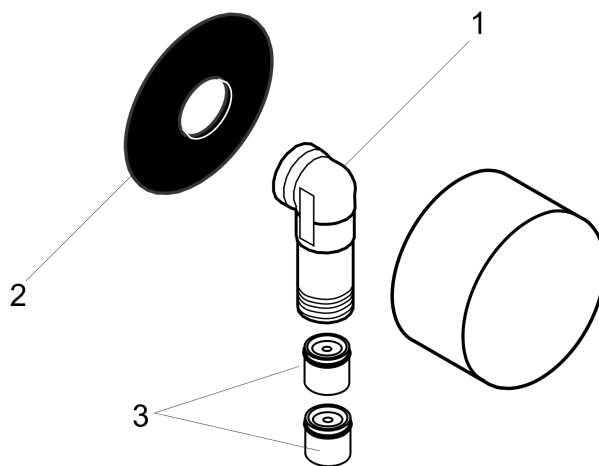

## Product image

## Scale drawing

**AXOR Wall Outlet with Check Valves**  
Finishes : **chrome**    Part no. : **27451001**

## Exploded drawing

Year of production: **02/01 - 01/18**

**AXOR Wall Outlet with Check Valves**  
Finishes : **chrome**    Part no. : **27451001**

## Spare parts list

Year of production: **02/01 - 01/18**

Pos.	Description	Part no.	Price	PU
1	connection angel	98531USA	-	-
2	support element	98557000	-	1
3	set of non return valves DW 15	94074000	-	1