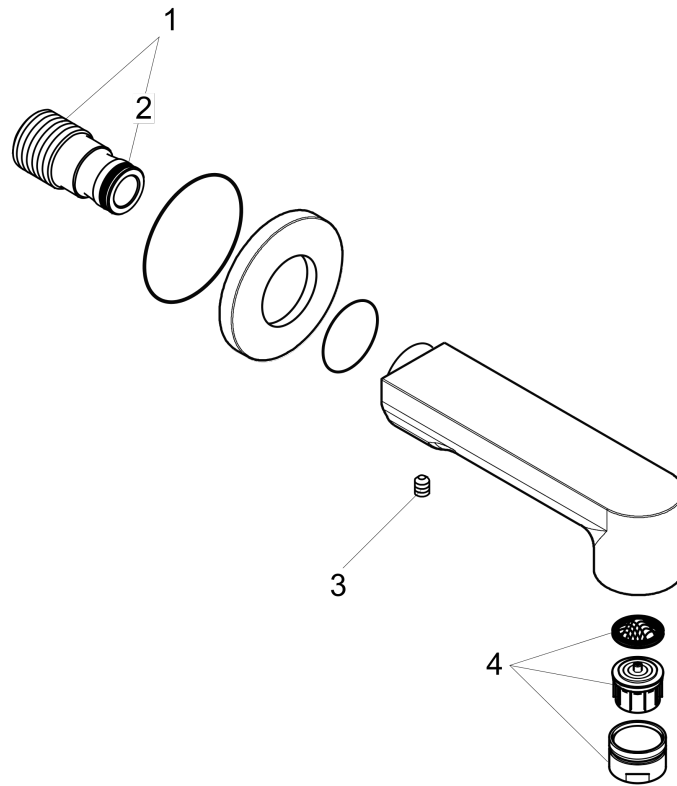

Metris S
Tub Spout
Finishes : **brushed nickel** Part no. : **14413821**

Exploded drawing

Year of production: >06/07

Metris S
Tub Spout
 Finishes : **brushed nickel** Part no. : **14413821**

Spare parts list

Year of production: >06/07

Pos.	Description	Part no.	Price	PU
1	connecting thread	96472001	-	1
2	O-ring 16x2,5	98134000	-	1
3	hollow set screw M6x8	97810000	-	1
4	aerator cpl.	97163820	-	1