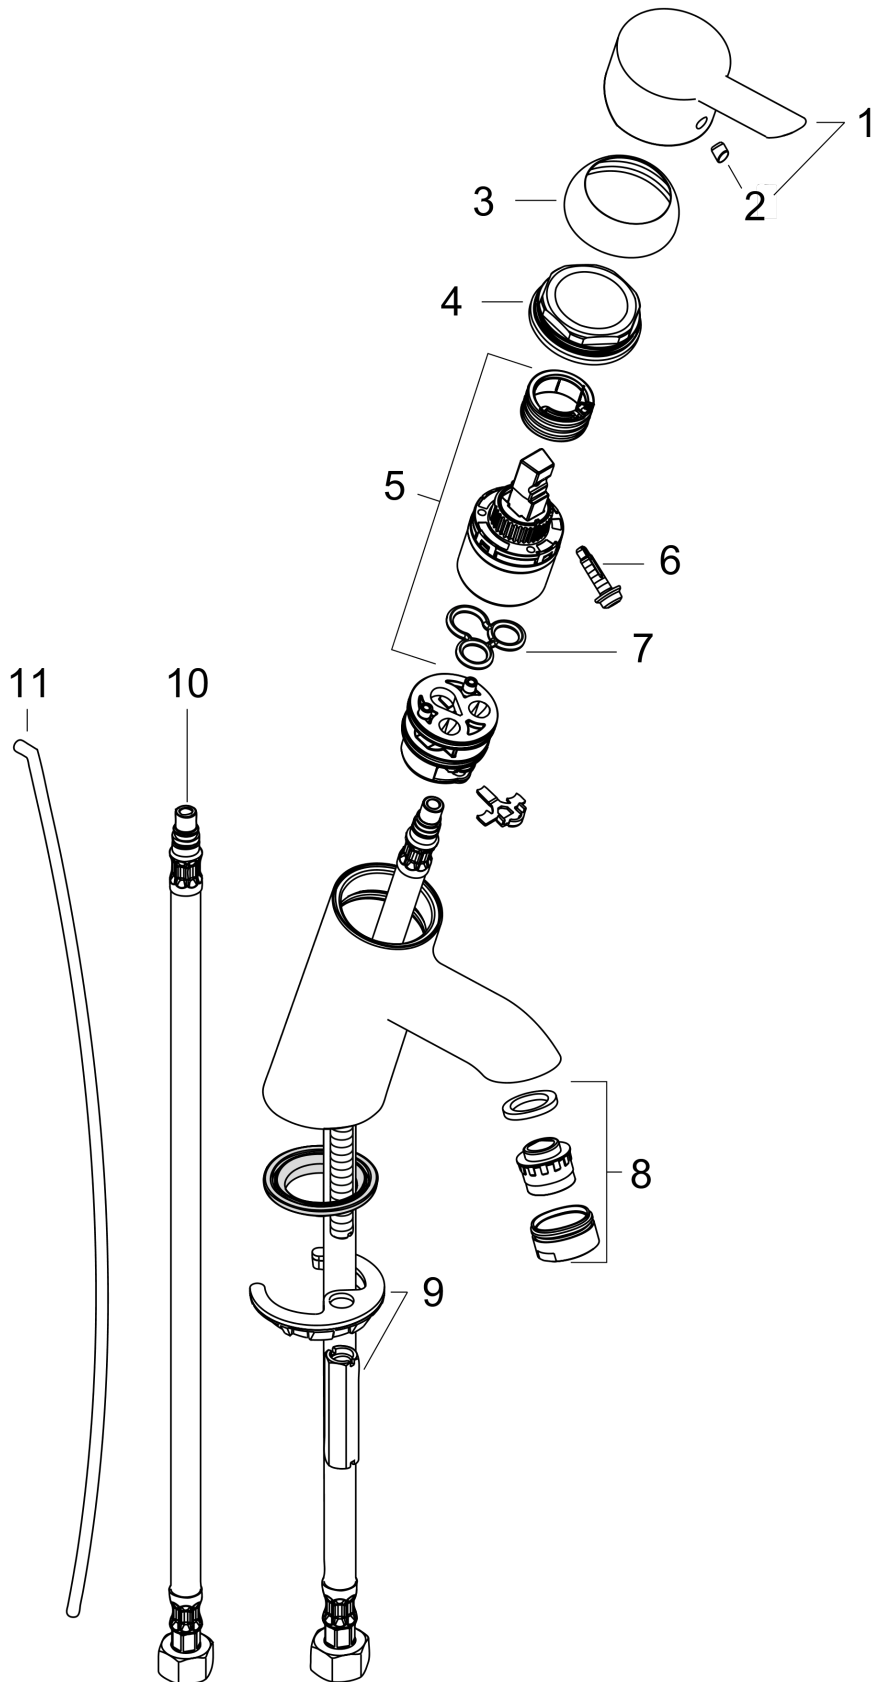

#### Product image

#### Scale drawing

**Focus S**  
**Focus S Single-Hole Faucet**  
Finishes : **chrome**    Part no. : **31701001**

## Exploded drawing

Year of production: 04/09 - 12/16

#### Spare parts list

Year of production: **04/09 - 12/16**

Pos.	Description	Part no.	Price	PU
1	handle	31793000	-	1
2	screw cover	96338000	-	1
3	flange	97406000	-	1
4	nut	97209000	-	1
5	cartridge, assy	92730000	-	1
6	locking screw for handle	95140000	-	1
7	seal	95008000	-	1
8	aerator M24x1 (7 l/min)	13085000	-	1
9	fixing set	96016000	-	1
10	connection hose 18½" M8x0,75 3/8"	96321001	-	1
11	pull rod	96657000	-	1
a	pop up waste	88509000	-	1
b	escutcheon	06490000	-	1