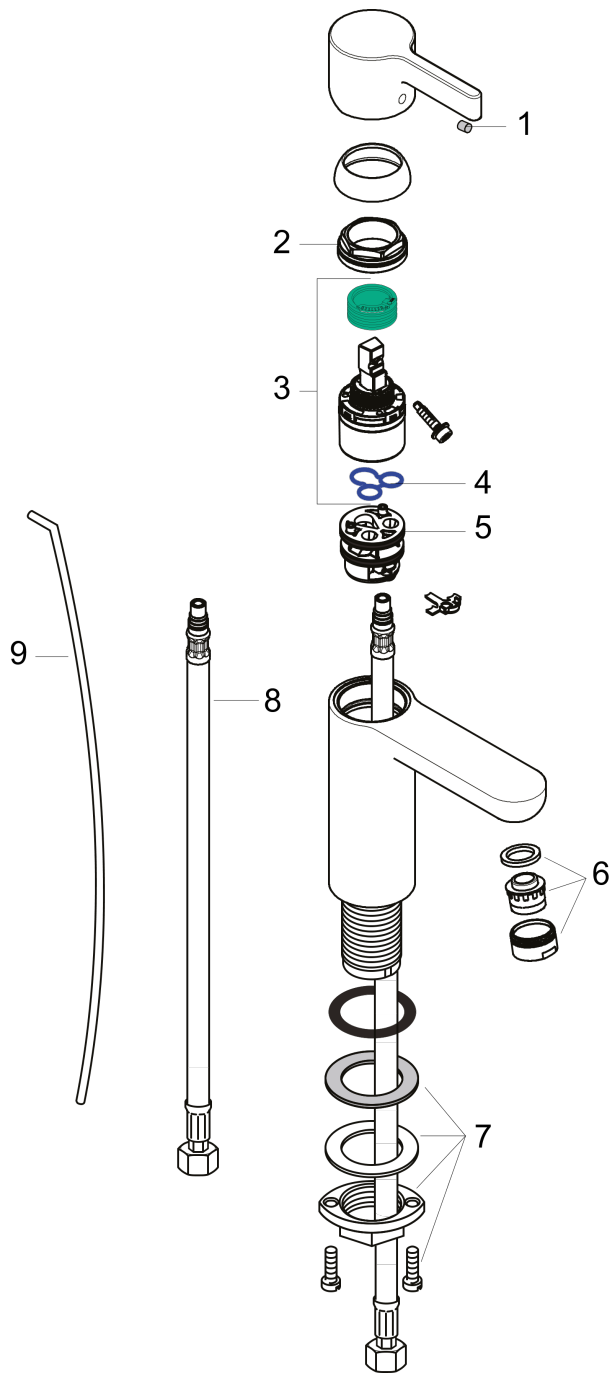

Metris S
Metris S Single-Hole Faucet, 1.2 GPM
 Finishes : **chrome** Part no. : **31060001**

Description

Features

- Solid brass
- Aerated spray
- Flow: 1.2 GPM
- Ceramic cartridge
- Includes pop-up assembly

Item details

List Price \$ 350.00

Technology

Compliance

Product image

Scale drawing

Metris S
Metris S Single-Hole Faucet, 1.2 GPM
Finishes : **chrome** Part no. : **31060001**

Exploded drawing

Year of production: >04/09

Metris S

Metris S Single-Hole Faucet, 1.2 GPM

Finishes : **chrome** Part no. : **31060001**

Spare parts list

Year of production: >04/09

Pos.	Description	Part no.	Price	PU
1	screw cover	96338000	-	1
2	nut	97209000	-	1
3	cartridge, assy	92730000	-	1
4	seal	95008000	-	1
5	O-Ring 30x2	98186000	-	1
6	aerator M24x1 (5 l/min)	88744000	-	1
7	fixing set (Ø 32)	13961000	-	1
8	connection hose 18½" M8x0,75 3/8"	96321001	-	1
9	pull rod	96657000	-	1
a	handle	31093000	-	1
b	flange	97406000	-	1
c	pop up waste	88509000	-	1