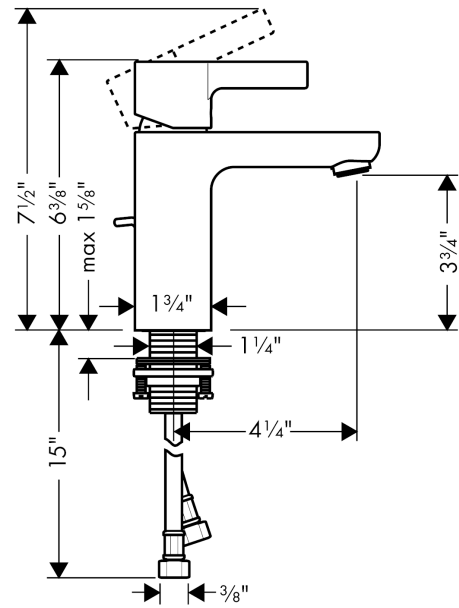

Metris S
Metris S Single-Hole Faucet, 1.2 GPM
 Finishes : **chrome** Part no. : **31060001**

Description

Features

- Solid brass
- Aerated spray
- Flow: 1.2 GPM
- Ceramic cartridge
- Includes pop-up assembly

Item details

List Price \$ 350.00

Technology

Compliance

Product image

Scale drawing

Metris S
Metris S Single-Hole Faucet, 1.2 GPM
Finishes : **chrome** Part no. : **31060001**

Exploded drawing

Year of production: >04/09

Metris S

Metris S Single-Hole Faucet, 1.2 GPM

Finishes : **chrome** Part no. : **31060001**

Spare parts list

Year of production: >04/09

Pos.	Description	Part no.	Price	PU
1	screw cover	96338000	-	1
2	nut	97209000	-	1
3	cartridge, assy	92730000	-	1
4	seal	95008000	-	1
5	O-Ring 30x2	98186000	-	1
6	aerator M24x1 (5 l/min)	88744000	-	1
7	fixing set (Ø 32)	13961000	-	1
8	connection hose 18½" M8x0,75 3/8"	96321001	-	1
9	pull rod	96657000	-	1
a	handle	31093000	-	1
b	flange	97406000	-	1
c	pop up waste	88509000	-	1