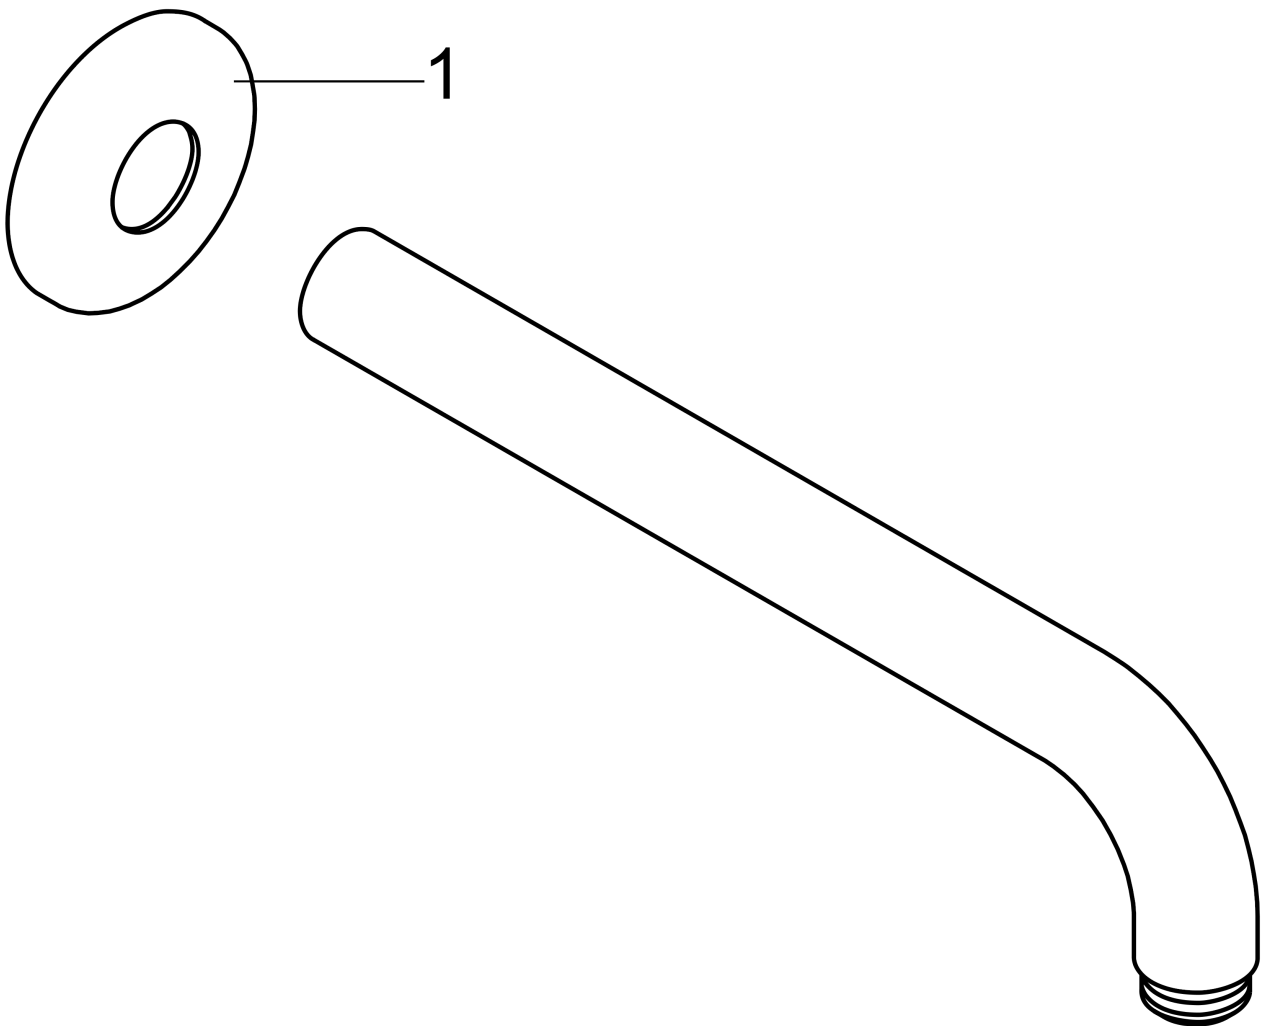

Showerarm Raindance 15"

Finishes : **chrome** Part no. : **27413001**

Description

Features

- Escutcheon

Compliance

Product image

Scale drawing

Showerarm Raindance 15"

Finishes : **chrome** Part no. : **27413001**

Exploded drawing

Year of production: >08/03

Showerarm Raindance 15"

Finishes : **chrome** Part no. : **27413001**

Spare parts list

Year of production: >08/03

Pos.	Description	Part no.	Price	PU
1	escutcheon	28454000	-	1