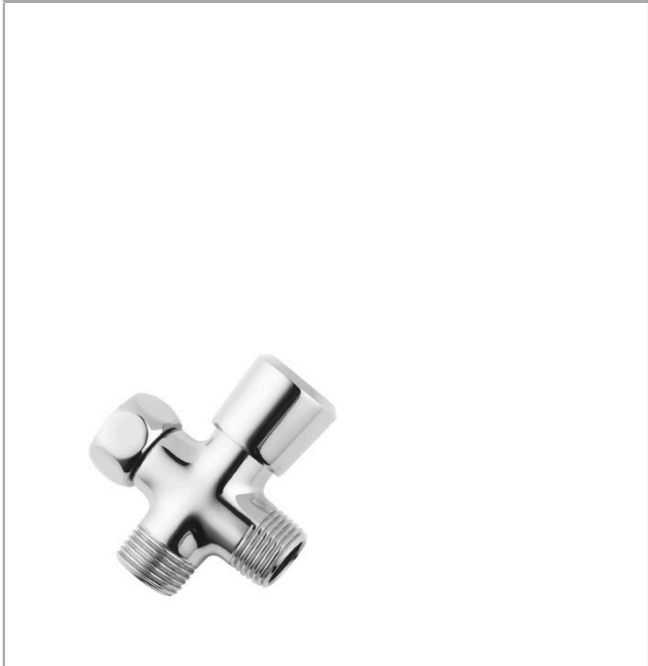

Inversa Diverter

Finishes : **chrome**   Part no. : **28719003**

Description

Item details

List Price $ 82.00

Compliance

Product image