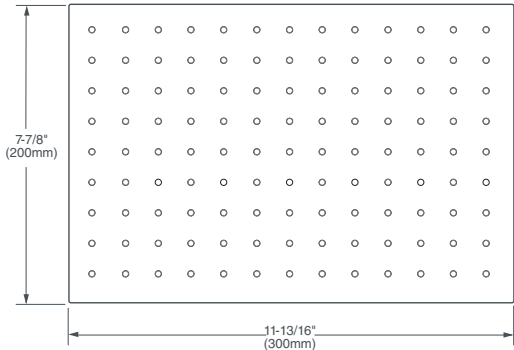

SHOWERHEAD

12" SLIM RECTANGLE

- Brass construction
- Easy clean rubber nozzles
- 1/2" NPT

CODES AND STANDARDS
Meets or Exceeds ASME A112.18.1/CSA B125.1

AVAILABLE FINISHES	FINISH CODE	DESCRIPTION	PRODUCT NUMBER
Polished Chrome	100	12" Slim Rectangle Showerhead	D35700412.XXX

IMPORTANT: These measurements are subject to change or cancellation. No responsibility is assumed for use of superseded or voided pages.