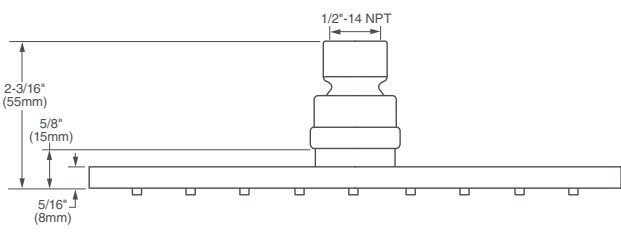

SHOWERHEAD

12" SLIM RECTANGLE

- Brass construction
- Easy clean rubber nozzles
- 1/2" NPT

CODES AND STANDARDS
Meets or Exceeds ASME A112.18.1/CSA B125.1

AVAILABLE FINISHES	FINISH CODE	DESCRIPTION	PRODUCT NUMBER
Polished Chrome	100	12" Slim Rectangle Showerhead	D35700412.XXX

IMPORTANT: These measurements are subject to change or cancellation. No responsibility is assumed for use of superseded or voided pages.