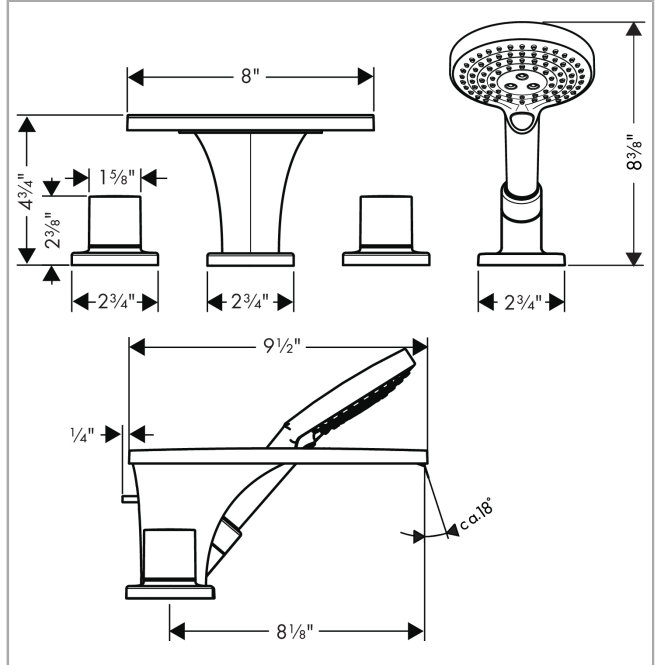

AXOR Massaud
Axor Massaud 4-Hole Roman Tub Set Trim
 Finishes : **chrome** Part no. : **18440001**

Description

Features

- Flow: 4.75 GPM
- 90° ceramic valves
- Integrated double backflow prevention
- Tub spout with diverter

Comprised of

- Raindance Select S 120 AIR Green 3-Jet Handshower, 2.0 GPM (#04529USA)

Required accessories

- Rough, 4-Hole Roman Tub Set (#13444USA)

Item details

List Price \$ 2,370.00

Technology

Compliance

Product image

Scale drawing

AXOR Massaud
Axor Massaud 4-Hole Roman Tub Set Trim
Finishes : **chrome** Part no. : **18440001**

Exploded drawing

Year of production: >06/13

AXOR Massaud
Axor Massaud 4-Hole Roman Tub Set Trim
 Finishes : **chrome** Part no. : **18440001**

Spare parts list

Year of production: >06/13

Pos.	Description	Part no.	Price	PU
1	spray former	97448000	-	1
2	plate for spout	98706000	-	1
3	escutcheon Ø 70 mm	98708000	-	1
4	selector assy	96775000	-	1
5	handle	18098000	-	1
6	escutcheon Ø 70 mm	97779000	-	1
7	filter packing	94246000	-	1
8	handshower	28509001	-	1
9	shower hose 2,00 m	94148000	-	1
10	set of non return valves DW 15	94074000	-	1
11	diverter knob	98707000	-	1
12	O-ring 12x2	98214000	-	1
13	O-ring 21x1,5	98219000	-	1
14	O-ring 11x2	98127000	-	1
15	guide tube	92214000	-	1
16	shower holder, assy	95996000	-	1
17	hose brake	98656000	-	1
18	O-Ring 28x2	98194000	-	1
a	spray former (special 8°)	95492000	-	1
b	escutcheon for shower holder	94052000	-	1