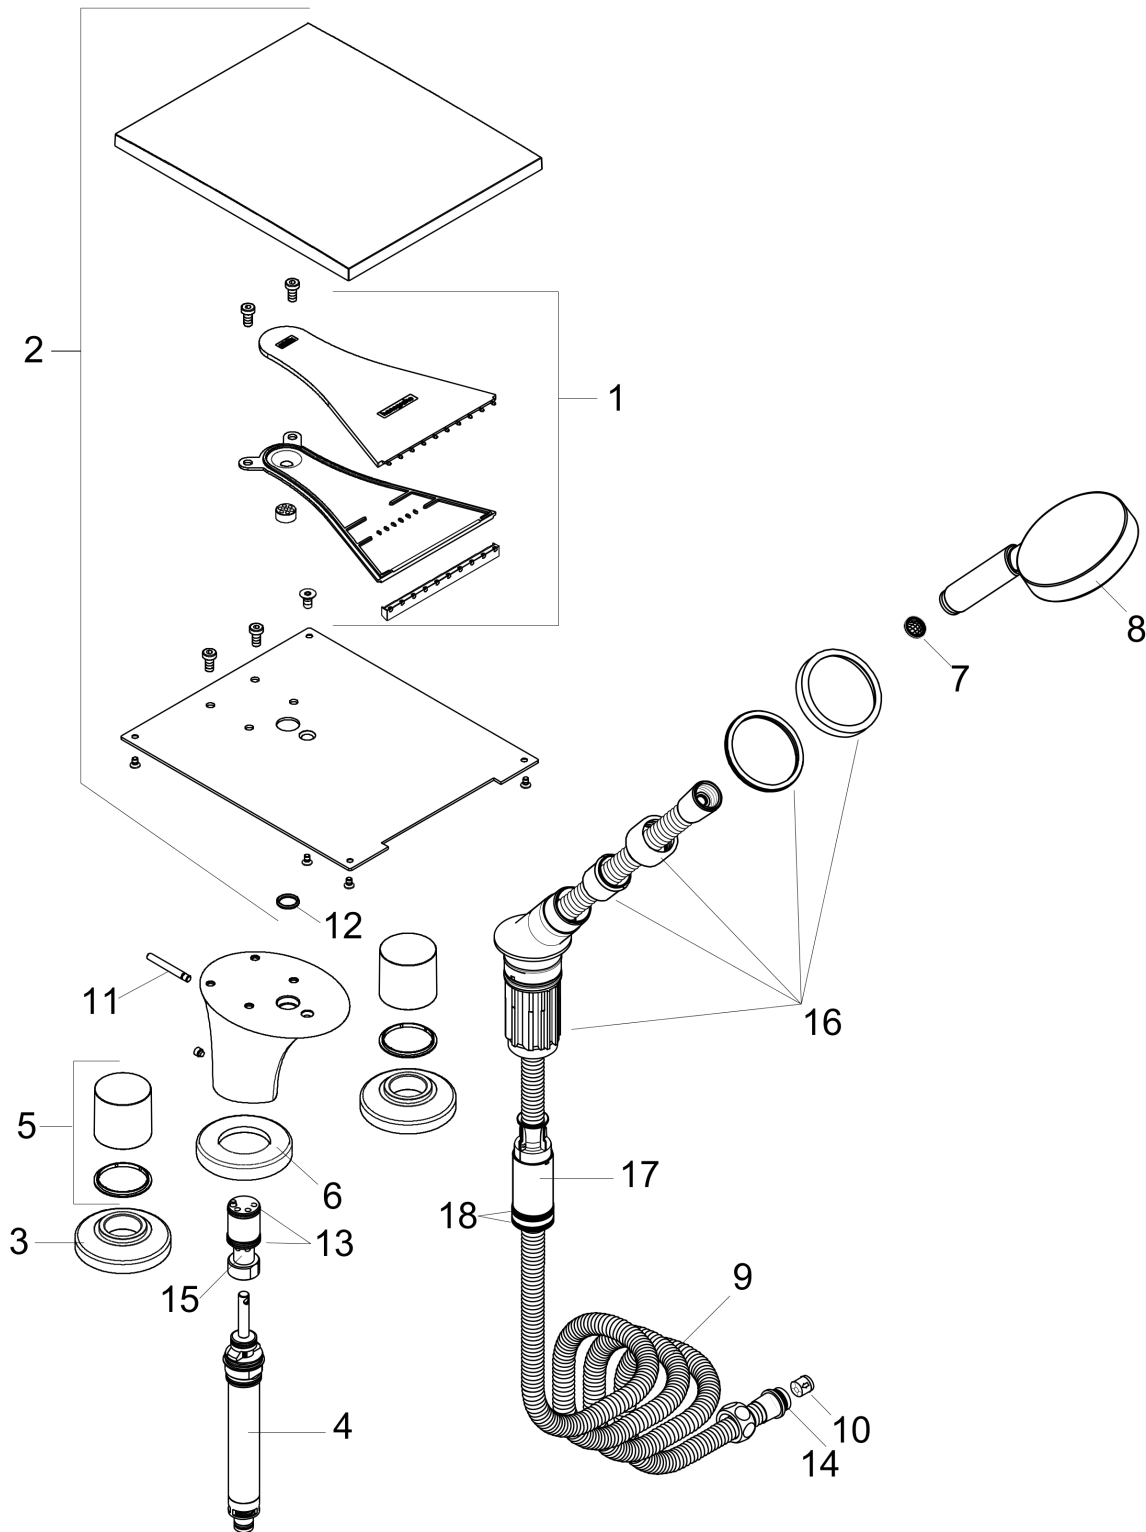

AXOR Massaud
Axor Massaud 4-Hole Roman Tub Set Trim
 Finishes : **chrome** Part no. : **18440001**

Description

Features

- Flow: 4.75 GPM
- 90° ceramic valves
- Integrated double backflow prevention
- Tub spout with diverter

Product image

Scale drawing

AXOR Massaud
Axor Massaud 4-Hole Roman Tub Set Trim
Finishes : **chrome** Part no. : **18440001**

Exploded drawing

Year of production: >06/13

AXOR Massaud
Axor Massaud 4-Hole Roman Tub Set Trim
 Finishes : **chrome** Part no. : **18440001**

Spare parts list

Year of production: >06/13

Pos.	Description	Part no.	Price	PU
1	spray former	97448000	-	1
2	plate for spout	98706000	-	1
3	escutcheon Ø 70 mm	98708000	-	1
4	selector assy	96775000	-	1
5	handle	18098000	-	1
6	escutcheon Ø 70 mm	97779000	-	1
7	filter packing	94246000	-	1
8	handshower	28509001	-	1
9	shower hose 2,00 m	94148000	-	1
10	set of non return valves DW 15	94074000	-	1
11	diverter knob	98707000	-	1
12	O-ring 12x2	98214000	-	1
13	O-ring 21x1,5	98219000	-	1
14	O-ring 11x2	98127000	-	1
15	guide tube	92214000	-	1
16	shower holder, assy	95996000	-	1
17	hose brake	98656000	-	1
18	O-Ring 28x2	98194000	-	1
a	spray former (special 8°)	95492000	-	1
b	escutcheon for shower holder	94052000	-	1