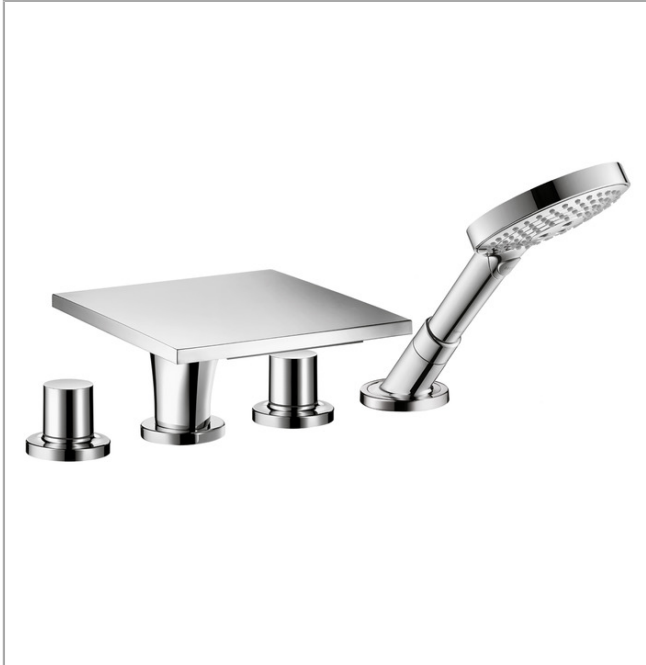

AXOR Massaud
Axor Massaud 4-Hole Roman Tub Set Trim
 Finishes : **chrome** Part no. : **18440001**

Description

Features

- Flow: 4.75 GPM
- 90° ceramic valves
- Integrated double backflow prevention
- Tub spout with diverter

Comprised of

- Raindance Select S 120 AIR Green 3-Jet Handshower, 2.0 GPM (#04529USA)

Required accessories

- Rough, 4-Hole Roman Tub Set (#13444USA)

Item details

List Price \$ 2,370.00

Technology

Compliance

Product image

Scale drawing

AXOR Massaud
Axor Massaud 4-Hole Roman Tub Set Trim
Finishes : **chrome** Part no. : **18440001**

Exploded drawing

Year of production: >06/13

AXOR Massaud
Axor Massaud 4-Hole Roman Tub Set Trim
 Finishes : **chrome** Part no. : **18440001**

Spare parts list

Year of production: >06/13

Pos.	Description	Part no.	Price	PU
1	spray former	97448000	-	1
2	plate for spout	98706000	-	1
3	escutcheon Ø 70 mm	98708000	-	1
4	selector assy	96775000	-	1
5	handle	18098000	-	1
6	escutcheon Ø 70 mm	97779000	-	1
7	filter packing	94246000	-	1
8	handshower	28509001	-	1
9	shower hose 2,00 m	94148000	-	1
10	set of non return valves DW 15	94074000	-	1
11	diverter knob	98707000	-	1
12	O-ring 12x2	98214000	-	1
13	O-ring 21x1,5	98219000	-	1
14	O-ring 11x2	98127000	-	1
15	guide tube	92214000	-	1
16	shower holder, assy	95996000	-	1
17	hose brake	98656000	-	1
18	O-Ring 28x2	98194000	-	1
a	spray former (special 8°)	95492000	-	1
b	escutcheon for shower holder	94052000	-	1